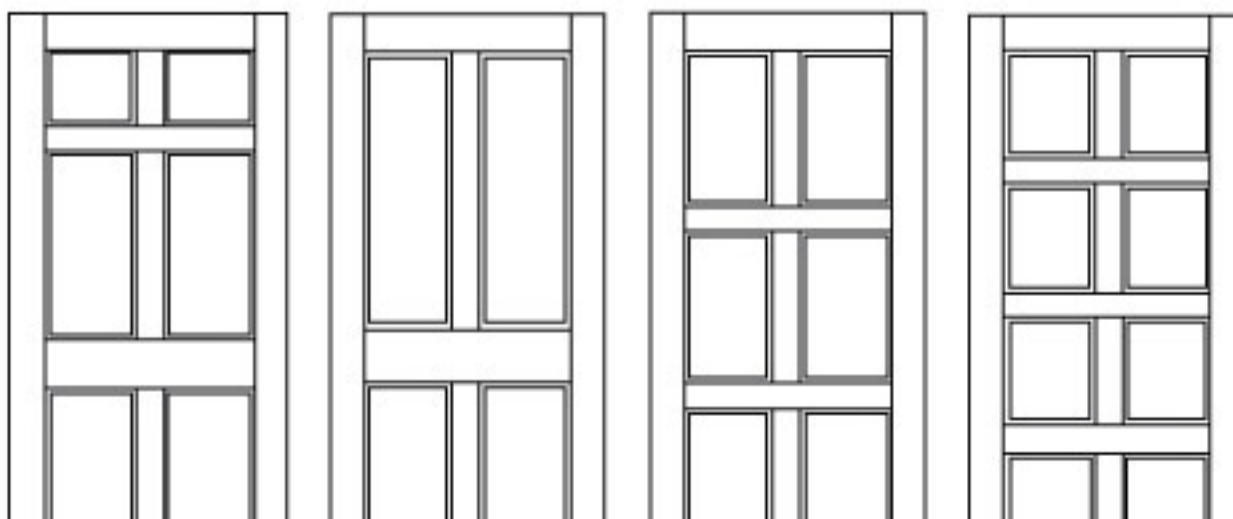

Door Customization

RT Door Company will handcraft your door to your specifications.

Specializing in custom handcrafted doors for all your home's needs

Door Customization

All doors are not made alike, and we at RT Door Company want you to have plenty of options when designing your custom door. The rail profiles and door designs below will give you an idea of what we can do. Feel free to pick from them, or ask for us to do your own design.

4 Stock Profiles:

These are four of our commonly used profiles. We can custom match any profile you would like.

Door Designs:

Here are our ten favorite door designs. There are many ways to arrange the panels in a door; let us know what appeals to you.